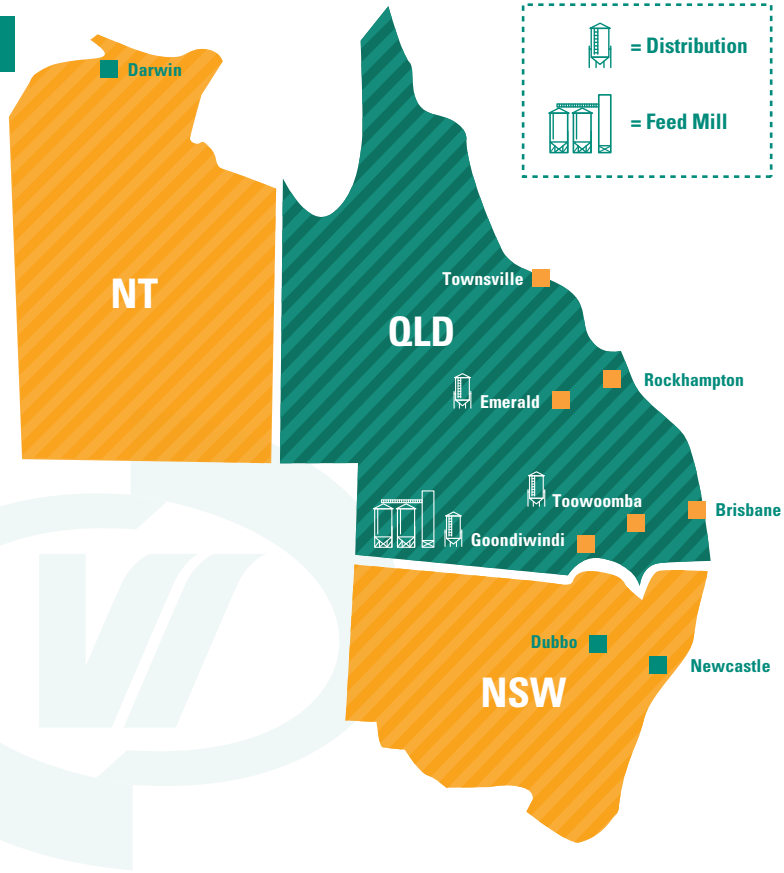

Company Profile

About Us:

Woods Stockfeeds delivers a superior mix of locally-grown grain and meals, combined with the latest nutritional research, to ensure maximum dietary benefit for your livestock.

You can rest assured in the quality and consistency of our ration formulation, thanks to our investment in the highest-quality feed milling equipment. With dedicated ruminant and monogastric mills at our Goondiwindi facility, we can supply a range of feeds to all classes of livestock in pellets, crumble and mash form.

Our in-house animal nutritionist combines 30 years' experience with the latest research and trends to tailor an optimal diet mix for your livestock, backed by ongoing technical support.

We offer our feed in bulk, 1MT bags or 20kg bags, and with distribution centres located both in Goondiwindi, Emerald, and Toowoomba you can rely on Woods Stockfeeds.

Our Products:

- Beef Stockfeed Range
- Dairy Stockfeed Range
- Sheep Stockfeed Range
- Pig Stockfeed Range
- Horse & Pony Stockfeed Range
- Poultry Stockfeed Range